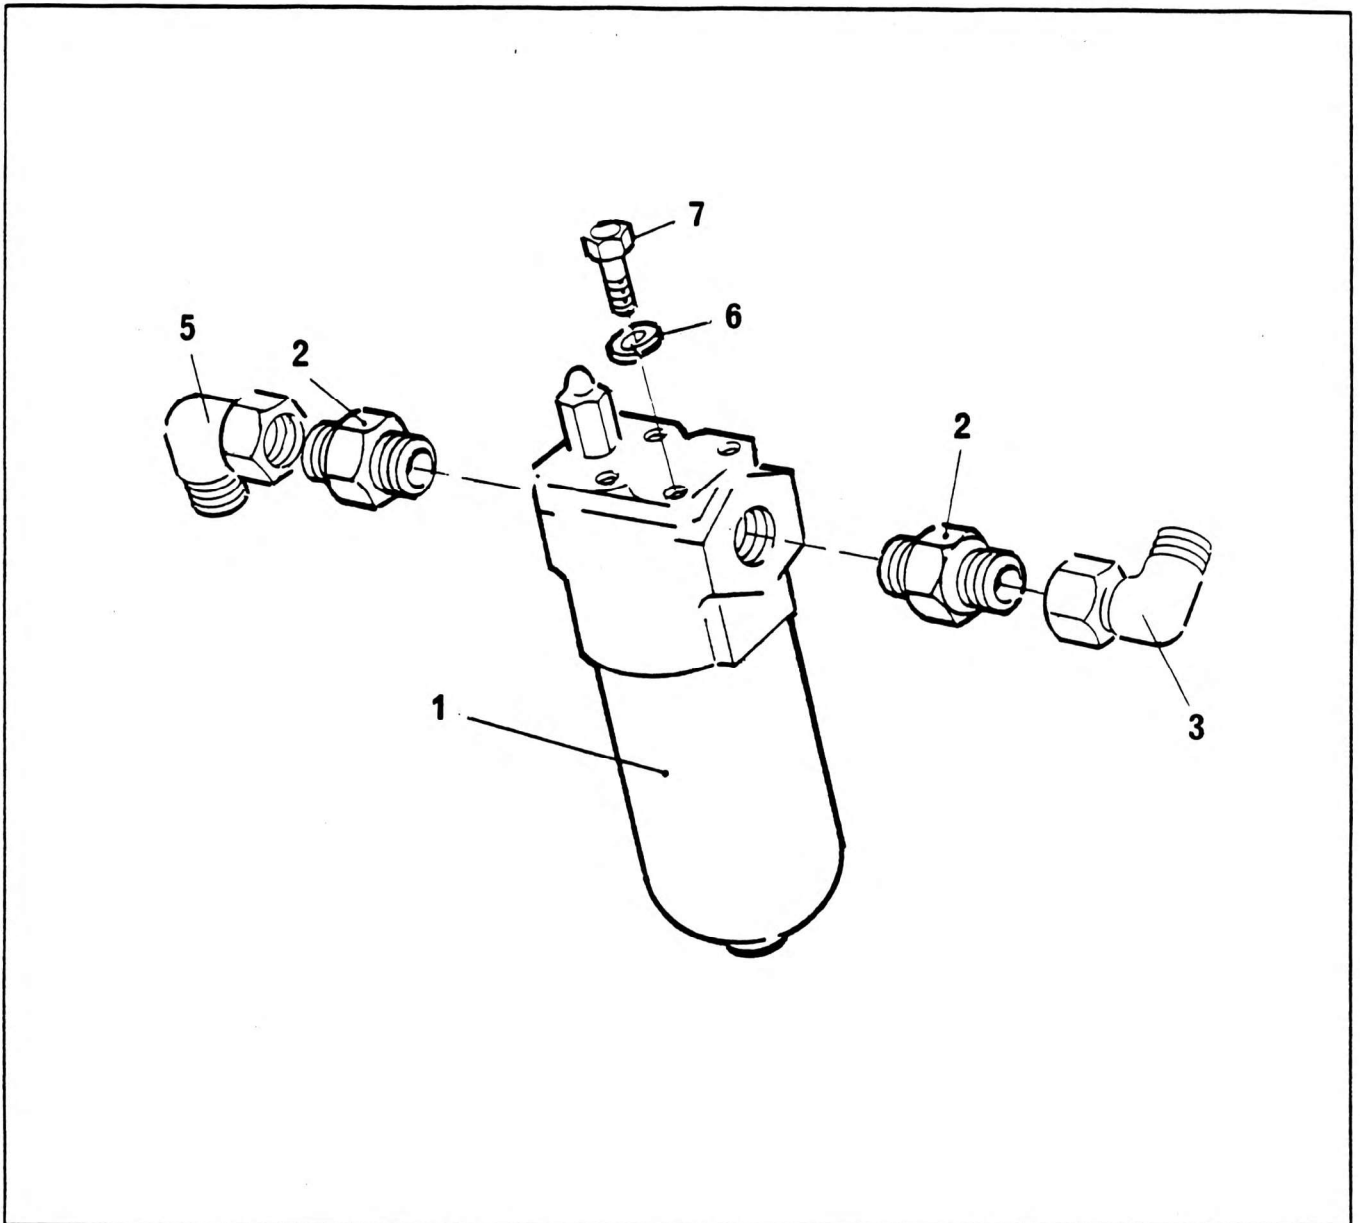

FILTER ASSEMBLY ORFS

NO.	PART NO.	QTY.	DESCRIPTION	NO.	PART NO.	QTY.	DESCRIPTION
1 +	7-437-990081	1	Filter 75L/Min				
2	7-447-081601	2	Str. Thread Adaptor				
3	7-447-080833	1	Female Elbow 90°				
5	7-447-121603	1	90° Elbow - Male ORS to Thd to Male				
6	7045304	2	Screw Hex Head M10 x 16 Long				
7	7067212	2	Washer Spring M10				